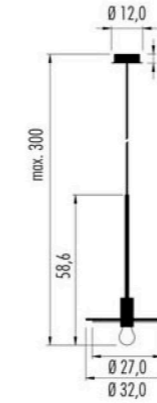

Pop Host ø 32,0 Mono-color

IP20	Ⓛ	CE	∇
220-240V	e27 7W	CRI>80	
3H32C.12L.06	dim. IGBT - Triac		
Led color	Nominal lm	Beam spread	
2700K	806	180°	

IP20	Ⓛ	A+B=390cm	CE	∇
220-240V	e27 7W	CRI>80		
3H32D.12L.06	dim. IGBT - Triac			
Led color	Nominal lm	Beam spread		
2700K	806	180°		

Pop Host ø 32,0 Bi-color

IP20	Ⓛ	CE	∇
220-240V	e27 7W	CRI>80	
3H32C.12L.□	IGBT - Triac		
Led color	Nominal lm	Beam spread	
2700K	806	180°	

IP20	Ⓛ	A+B=390cm	CE	∇
220-240V	e27 7W	CRI>80		
3H32D.12L.□	IGBT - Triac			
Led color	Nominal lm	Beam spread		
2700K	806	180°		

Pop Host ø 80,0 Mono-color

IP20	Ⓛ	CE	∇
220-240V	e27 7W	CRI>80	
3H80C.12L.06	dim. IGBT - Triac		
Led color	Nominal lm	Beam spread	
2700K	806	180°	

IP20	Ⓛ	A+B=390cm	CE	∇
220-240V	e27 7W	CRI>80		
3H80D.12L.06	dim. IGBT - Triac			
Led color	Nominal lm	Beam spread		
2700K	806	180°		

Pop Host ø 80,0 Bi-color

IP20	Ⓛ	CE	∇
220-240V	e27 7W	CRI>80	
3H80C.12L.□	IGBT - Triac		
Led color	Nominal lm	Beam spread	
2700K	806	180°	

IP20	Ⓛ	A+B=390cm	CE	∇
220-240V	e27 7W	CRI>80		
3H80D.12L.□	IGBT - Triac			
Led color	Nominal lm	Beam spread		
2700K	806	180°		