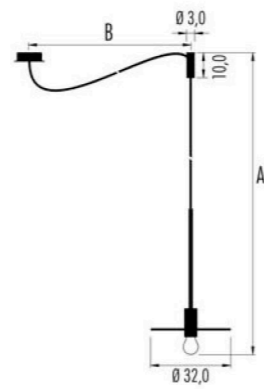

Pop Host ø 32,0 Mono-color

IP20	Ⓛ	CE	∇
220-240V	e27 7W	CRI>80	
3H32C.12L.06	dim. IGBT - Triac		
Led color	Nominal lm	Beam spread	
2700K	806	180°	

IP20	Ⓛ	A+B=390cm	CE	∇
220-240V	e27 7W	CRI>80		
3H32D.12L.06	dim. IGBT - Triac			
Led color	Nominal lm	Beam spread		
2700K	806	180°		

Pop Host ø 32,0 Bi-color

IP20	Ⓛ	CE	∇
220-240V	e27 7W	CRI>80	
3H32C.12L.□	IGBT - Triac		
Led color	Nominal lm	Beam spread	
2700K	806	180°	

IP20	Ⓛ	A+B=390cm	CE	∇
220-240V	e27 7W	CRI>80		
3H32D.12L.□	IGBT - Triac			
Led color	Nominal lm	Beam spread		
2700K	806	180°		

Pop Host ø 80,0 Mono-color

IP20	Ⓛ	CE	∇
220-240V	e27 7W	CRI>80	
3H80C.12L.06	dim. IGBT - Triac		
Led color	Nominal lm	Beam spread	
2700K	806	180°	

IP20	Ⓛ	A+B=390cm	CE	∇
220-240V	e27 7W	CRI>80		
3H80D.12L.06	dim. IGBT - Triac			
Led color	Nominal lm	Beam spread		
2700K	806	180°		

Pop Host ø 80,0 Bi-color

IP20	Ⓛ	CE	∇
220-240V	e27 7W	CRI>80	
3H80C.12L.□	IGBT - Triac		
Led color	Nominal lm	Beam spread	
2700K	806	180°	

IP20	Ⓛ	A+B=390cm	CE	∇
220-240V	e27 7W	CRI>80		
3H80D.12L.□	IGBT - Triac			
Led color	Nominal lm	Beam spread		
2700K	806	180°		