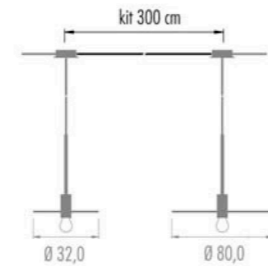

Kit Cable for Host composition: H32C - H80C

1KIT.300.06 White

□	Up	Down	Diffuser color - Colore diffusore	CUP - Rosone	Cable - cavo	Bulb - Lampadina
KS	●	●	Black/Brass - Nero/Ottone	Black - Nero	Brass - Ottone	● Mirror Brass - Specchiata ottone
WS	○	●	White/Brass - Bianco/Ottone	White - Bianco	Brass - Ottone	● Mirror Brass - Specchiata ottone
BS	●	●	Blue/Brass - Blu/Ottone	Blue - Blu	Brass - Ottone	● Mirror Brass - Specchiata ottone
GS	●	●	Green/Brass - Verde/Ottone	Green - Verde	Brass - Ottone	● Mirror Brass - Specchiata ottone
PS	●	●	Rose/Brass - Rosa/Ottone	Roses - Rosa	Brass - Ottone	● Mirror Brass - Specchiata ottone
RS	●	●	Red/Brass - Rosso/Ottone	Red - Rosso	Brass - Ottone	● Mirror Brass - Specchiata ottone