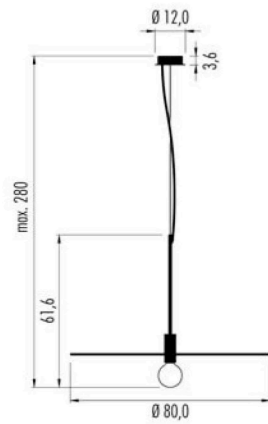

Pop Host ø 32,0 Mono-color

IP20	Ⓛ	CE	∇
220-240V	e27 7W	CRI>80	
3H32C.12L.06	dim. IGBT - Triac		
Led color	Nominal lm	Beam spread	
2700K	806	180°	

IP20	Ⓛ	A+B=390cm	CE	∇
220-240V	e27 7W	CRI>80		
3H32D.12L.06	dim. IGBT - Triac			
Led color	Nominal lm	Beam spread		
2700K	806	180°		

Pop Host ø 32,0 Bi-color

IP20	Ⓛ	CE	∇
220-240V	e27 7W	CRI>80	
3H32C.12L.□	IGBT - Triac		
Led color	Nominal lm	Beam spread	
2700K	806	180°	

IP20	Ⓛ	A+B=390cm	CE	∇
220-240V	e27 7W	CRI>80		
3H32D.12L.□	IGBT - Triac			
Led color	Nominal lm	Beam spread		
2700K	806	180°		

Pop Host ø 80,0 Mono-color

IP20	Ⓛ	CE	∇
220-240V	e27 7W	CRI>80	
3H80C.12L.06	dim. IGBT - Triac		
Led color	Nominal lm	Beam spread	
2700K	806	180°	

IP20	Ⓛ	A+B=390cm	CE	∇
220-240V	e27 7W	CRI>80		
3H80D.12L.06	dim. IGBT - Triac			
Led color	Nominal lm	Beam spread		
2700K	806	180°		

Pop Host ø 80,0 Bi-color

IP20	Ⓛ	CE	∇
220-240V	e27 7W	CRI>80	
3H80C.12L.□	IGBT - Triac		
Led color	Nominal lm	Beam spread	
2700K	806	180°	

IP20	Ⓛ	A+B=390cm	CE	∇
220-240V	e27 7W	CRI>80		
3H80D.12L.□	IGBT - Triac			
Led color	Nominal lm	Beam spread		
2700K	806	180°		