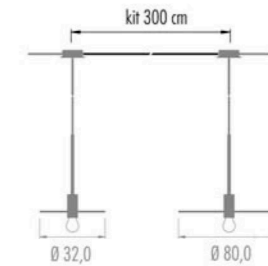

Kit Cable for Host composition: H32C - H80C

1KIT.300.S Brass - Ottone