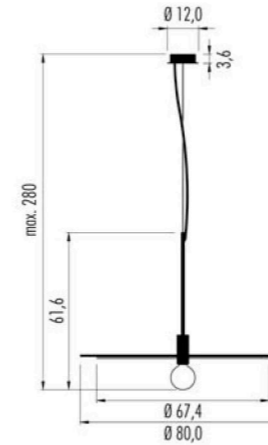

Pop Host ø 32,0 Mono-color

IP20	Ⓛ	CE	∇
220-240V	e27 7W	CRI>80	
3H32C.12L.06	dim. IGBT - Triac		
Led color	Nominal lm	Beam spread	
2700K	806	180°	

IP20	Ⓛ	A+B=390cm	CE	∇
220-240V	e27 7W	CRI>80		
3H32D.12L.06	dim. IGBT - Triac			
Led color	Nominal lm	Beam spread		
2700K	806	180°		

Pop Host ø 32,0 Bi-color

IP20	Ⓛ	CE	∇
220-240V	e27 7W	CRI>80	
3H32C.12L.□	IGBT - Triac		
Led color	Nominal lm	Beam spread	
2700K	806	180°	

IP20	Ⓛ	A+B=390cm	CE	∇
220-240V	e27 7W	CRI>80		
3H32D.12L.□	IGBT - Triac			
Led color	Nominal lm	Beam spread		
2700K	806	180°		

Pop Host ø 80,0 Mono-color

IP20	Ⓛ	CE	∇
220-240V	e27 7W	CRI>80	
3H80C.12L.06	dim. IGBT - Triac		
Led color	Nominal lm	Beam spread	
2700K	806	180°	

IP20	Ⓛ	A+B=390cm	CE	∇
220-240V	e27 7W	CRI>80		
3H80D.12L.06	dim. IGBT - Triac			
Led color	Nominal lm	Beam spread		
2700K	806	180°		

Pop Host ø 80,0 Bi-color

IP20	Ⓛ	CE	∇
220-240V	e27 7W	CRI>80	
3H80C.12L.□	IGBT - Triac		
Led color	Nominal lm	Beam spread	
2700K	806	180°	

IP20	Ⓛ	A+B=390cm	CE	∇
220-240V	e27 7W	CRI>80		
3H80D.12L.□	IGBT - Triac			
Led color	Nominal lm	Beam spread		
2700K	806	180°		