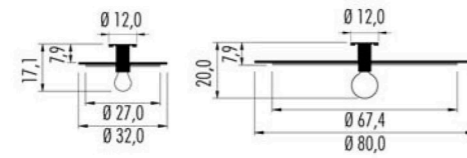

Pop Host W $\varnothing 32,0/\varnothing 80,0$ Bi-color
wall/ceiling - parete/plafone

IP20

220-240V e27 7W CRI>80 IGBT - Triac

3H32W.12L. ☐ $\varnothing 32\text{cm}$

3H80W.12L. ☐ $\varnothing 80\text{cm}$

Led color	Nominal lm	Beam spread
2700K	806	180°

KS			Black/Brass - Nero/Ottone	Mirror Brass - Specchiata Ottone
WS			White/Brass - Bianco/Ottone	Mirror Brass - Specchiata Ottone
BS			Blue/Brass - Blu/Ottone	Mirror Brass - Specchiata Ottone
GS			Green/Brass - Verde/Ottone	Mirror Brass - Specchiata Ottone
PS			Rose/Brass - Rosa/Ottone	Mirror Brass - Specchiata Ottone
RS			Red/Brass - Rosso/Ottone	Mirror Brass - Specchiata Ottone