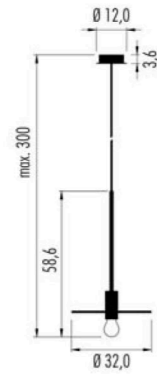

Pop Host ø 32,0 Mono-color

IP20	Ⓛ	CE	∇
220-240V	e27 7W	CRI>80	
3H32C.12L.06	dim. IGBT - Triac		
Led color	Nominal lm	Beam spread	
2700K	806	180°	

IP20	Ⓛ	A+B=390cm	CE	∇
220-240V	e27 7W	CRI>80		
3H32D.12L.06	dim. IGBT - Triac			
Led color	Nominal lm	Beam spread		
2700K	806	180°		

Pop Host ø 32,0 Bi-color

IP20	Ⓛ	CE	∇
220-240V	e27 7W	CRI>80	
3H32C.12L.□	IGBT - Triac		
Led color	Nominal lm	Beam spread	
2700K	806	180°	

IP20	Ⓛ	A+B=390cm	CE	∇
220-240V	e27 7W	CRI>80		
3H32D.12L.□	IGBT - Triac			
Led color	Nominal lm	Beam spread		
2700K	806	180°		

Pop Host ø 80,0 Mono-color

IP20	Ⓛ	CE	∇
220-240V	e27 7W	CRI>80	
3H80C.12L.06	dim. IGBT - Triac		
Led color	Nominal lm	Beam spread	
2700K	806	180°	

IP20	Ⓛ	A+B=390cm	CE	∇
220-240V	e27 7W	CRI>80		
3H80D.12L.06	dim. IGBT - Triac			
Led color	Nominal lm	Beam spread		
2700K	806	180°		

Pop Host ø 80,0 Bi-color

IP20	Ⓛ	CE	∇
220-240V	e27 7W	CRI>80	
3H80C.12L.□	IGBT - Triac		
Led color	Nominal lm	Beam spread	
2700K	806	180°	

IP20	Ⓛ	A+B=390cm	CE	∇
220-240V	e27 7W	CRI>80		
3H80D.12L.□	IGBT - Triac			
Led color	Nominal lm	Beam spread		
2700K	806	180°		