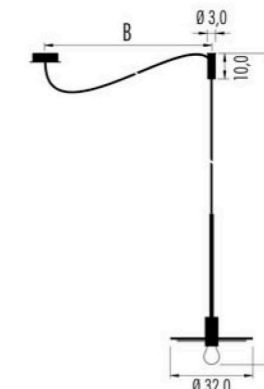

Pop Host ø 32,0 Mono-color

IP20	Ⓛ	CE	∇
220-240V	e27 7W	CRI>80	
3H32C.12L.06	dim. IGBT - Triac		
Led color	Nominal lm	Beam spread	
2700K	806	180°	

IP20	Ⓛ	A+B=390cm	CE	∇
220-240V	e27 7W	CRI>80		
3H32D.12L.06	dim. IGBT - Triac			
Led color	Nominal lm	Beam spread		
2700K	806	180°		

Pop Host ø 32,0 Bi-color

IP20	Ⓛ	CE	∇
220-240V	e27 7W	CRI>80	
3H32C.12L.□	IGBT - Triac		
Led color	Nominal lm	Beam spread	
2700K	806	180°	

IP20	Ⓛ	A+B=390cm	CE	∇
220-240V	e27 7W	CRI>80		
3H32D.12L.□	IGBT - Triac			
Led color	Nominal lm	Beam spread		
2700K	806	180°		

Pop Host ø 80,0 Mono-color

IP20	Ⓛ	CE	∇
220-240V	e27 7W	CRI>80	
3H80C.12L.06	dim. IGBT - Triac		
Led color	Nominal lm	Beam spread	
2700K	806	180°	

IP20	Ⓛ	A+B=390cm	CE	∇
220-240V	e27 7W	CRI>80		
3H80D.12L.06	dim. IGBT - Triac			
Led color	Nominal lm	Beam spread		
2700K	806	180°		

Pop Host ø 80,0 Bi-color

IP20	Ⓛ	CE	∇
220-240V	e27 7W	CRI>80	
3H80C.12L.□	IGBT - Triac		
Led color	Nominal lm	Beam spread	
2700K	806	180°	

IP20	Ⓛ	A+B=390cm	CE	∇
220-240V	e27 7W	CRI>80		
3H80D.12L.□	IGBT - Triac			
Led color	Nominal lm	Beam spread		
2700K	806	180°		